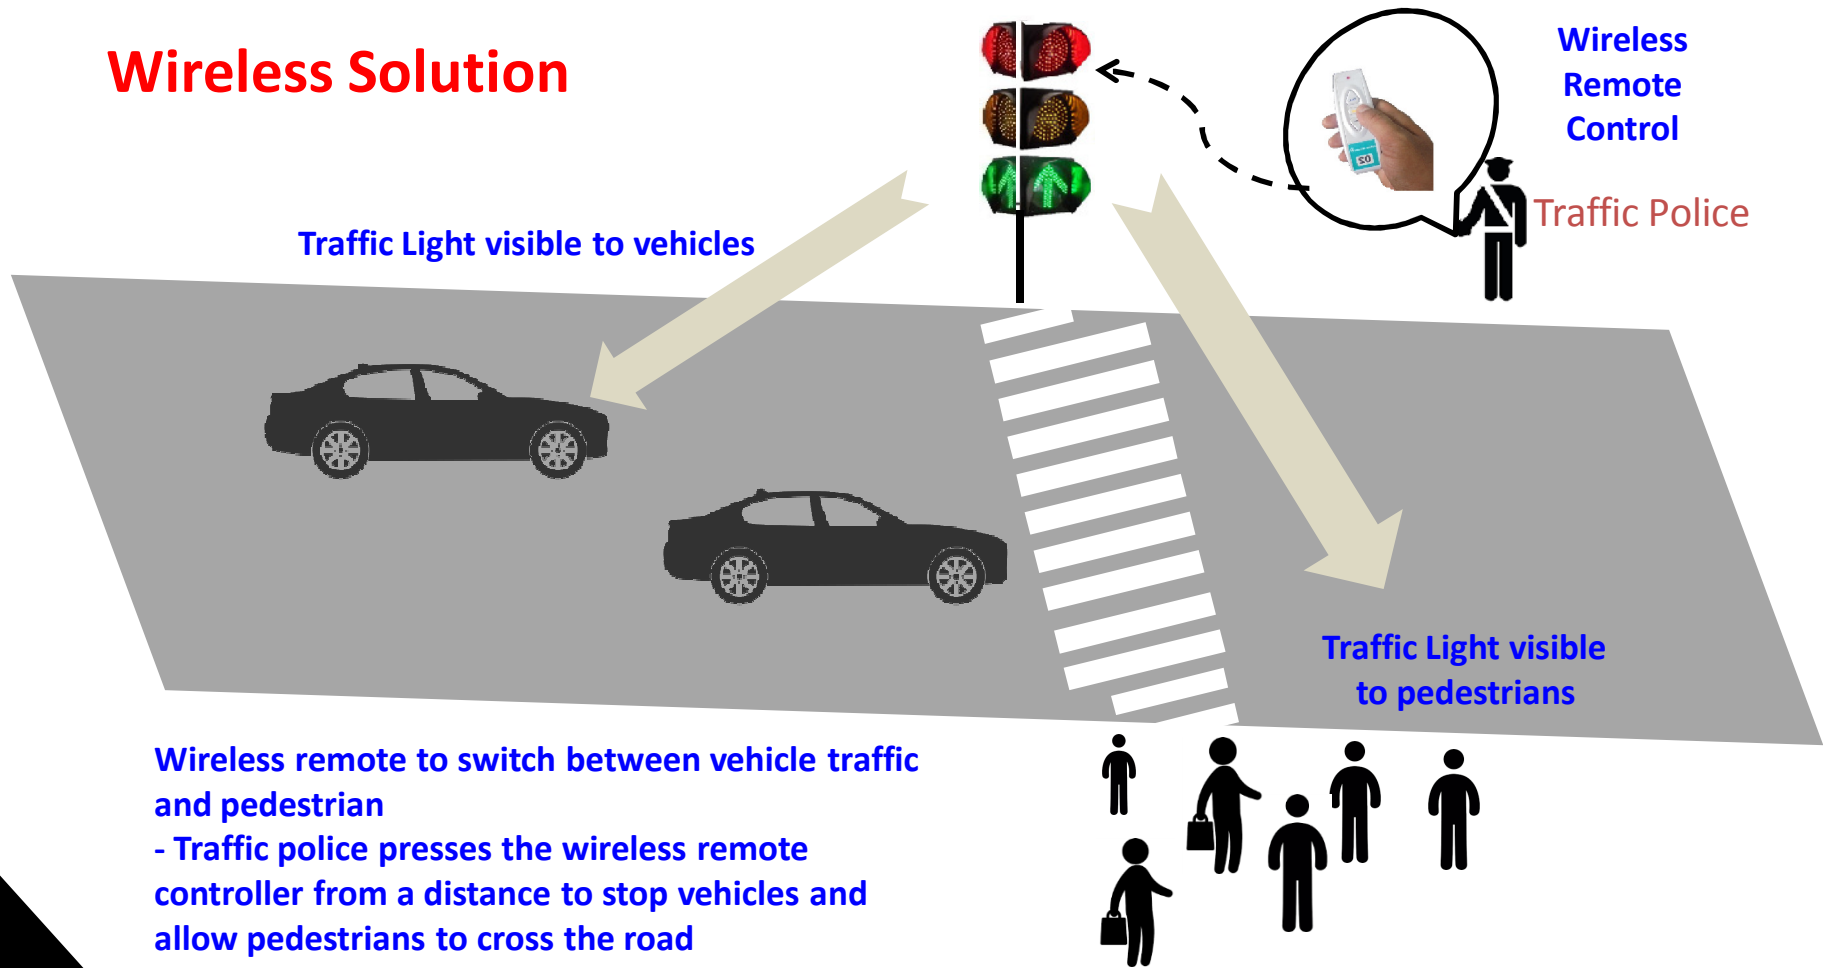

FORBIX SEMICON Pedestrian Crossing Traffic Light system

Wireless Solution

FORBIX SEMICON Pedestrian Crossing Traffic Light system

Manual Switch Solution

Press switch to stop vehicle
and allow pedestrian

Switch

FORBIX SEMICON Pedestrian Crossing Traffic Light system